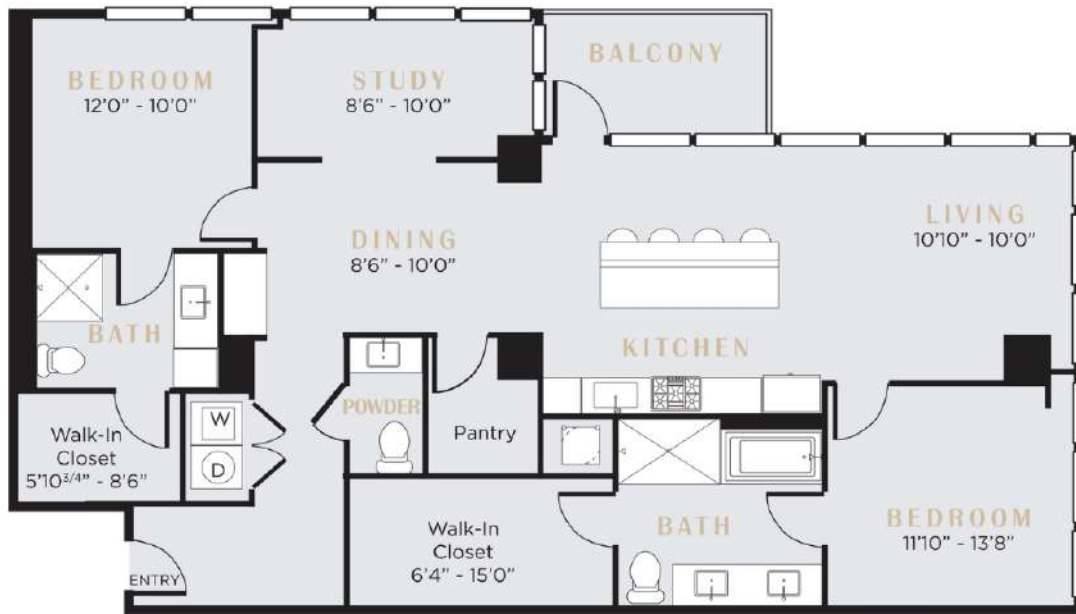

B7

2 BED / 2.5 BATH

1778

SQ. FT.

E I G H T Y O N E
N I N E T E E N

8119 Douglas Ave. | Dallas, TX 75225

www.live8119.com

Floor plans are artist's rendering. All dimensions are approximate. Actual product and specifications may vary in dimension or detail. Not all features are available in every apartment. Prices and availability are subject to change. Please see a representative for details.