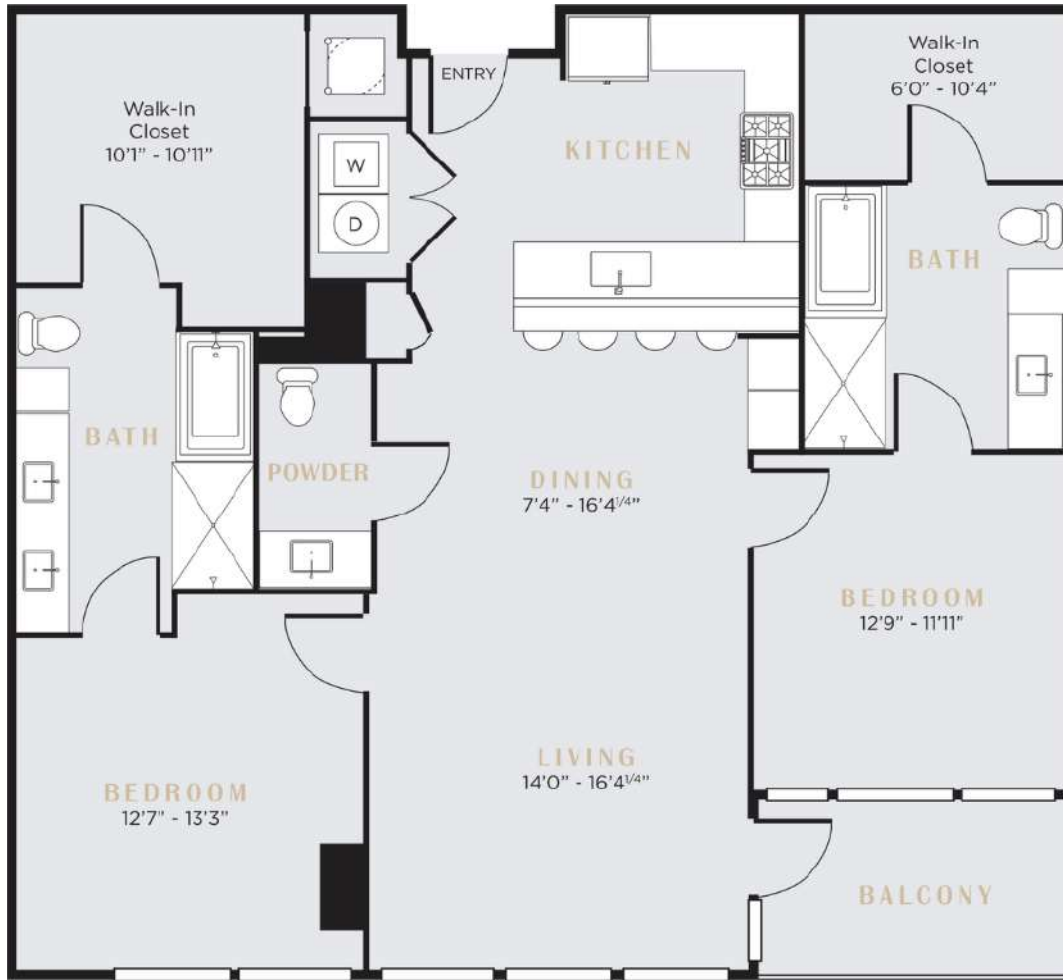

B4

2 BED / 2.5 BATH

1488

SQ. FT.

E I G H T Y O N E
N I N E T E E N

8119 Douglas Ave. | Dallas, TX 75225

www.live8119.com

Floor plans are artist's rendering. All dimensions are approximate. Actual product and specifications may vary in dimension or detail. Not all features are available in every apartment. Prices and availability are subject to change. Please see a representative for details.