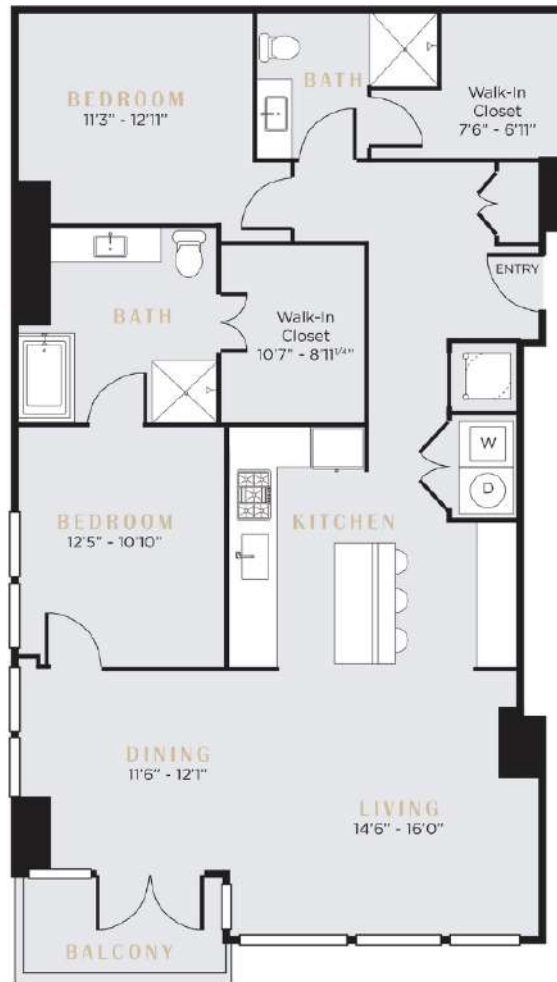

B2

2 BED / 2 BATH

1459

SQ. FT.

E I G H T Y O N E
N I N E T E E N

8119 Douglas Ave. | Dallas, TX 75225

www.live8119.com

Floor plans are artist's rendering. All dimensions are approximate. Actual product and specifications may vary in dimension or detail. Not all features are available in every apartment. Prices and availability are subject to change. Please see a representative for details.