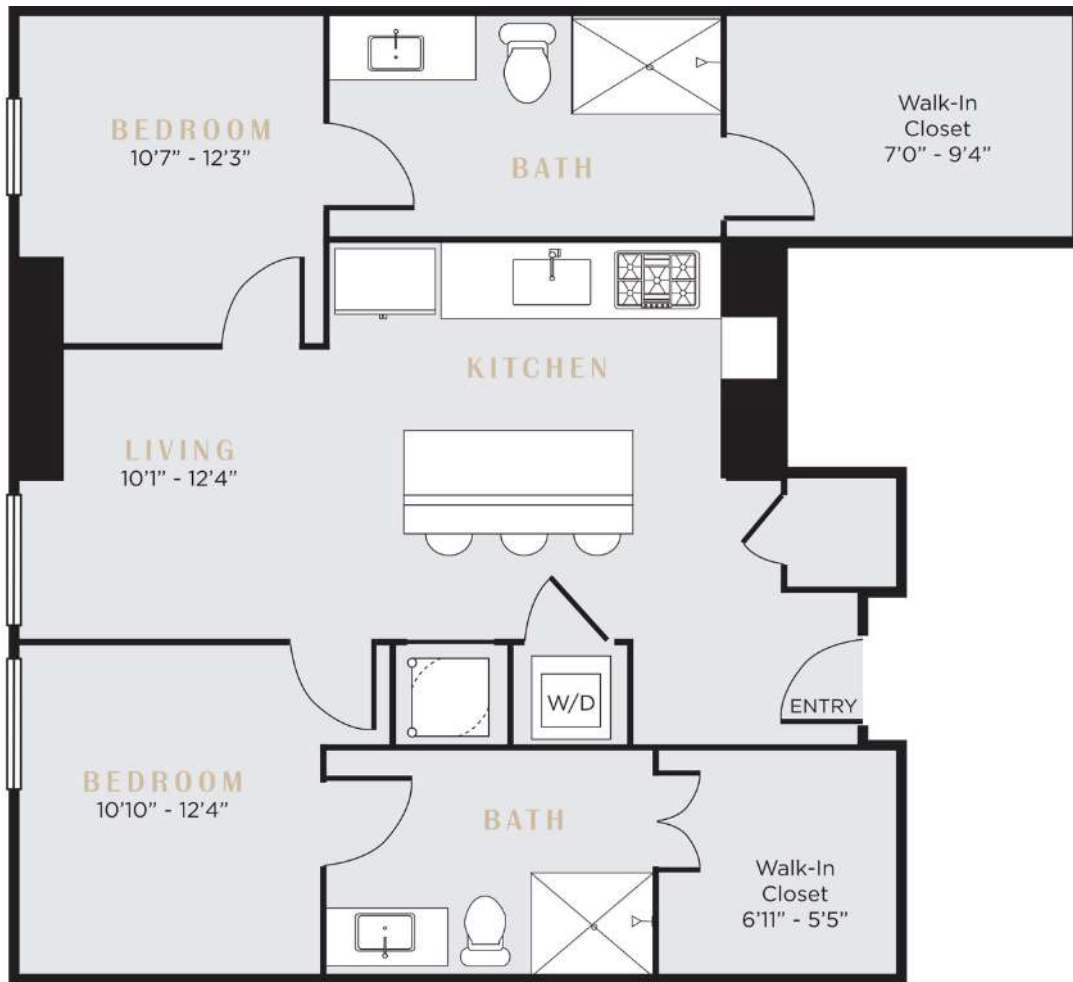

B1A

2 BED / 2 BATH

1090

SQ. FT.

E I G H T Y O N E
N I N E T E E N

8119 Douglas Ave. | Dallas, TX 75225

www.live8119.com

Floor plans are artist's rendering. All dimensions are approximate. Actual product and specifications may vary in dimension or detail. Not all features are available in every apartment. Prices and availability are subject to change. Please see a representative for details.