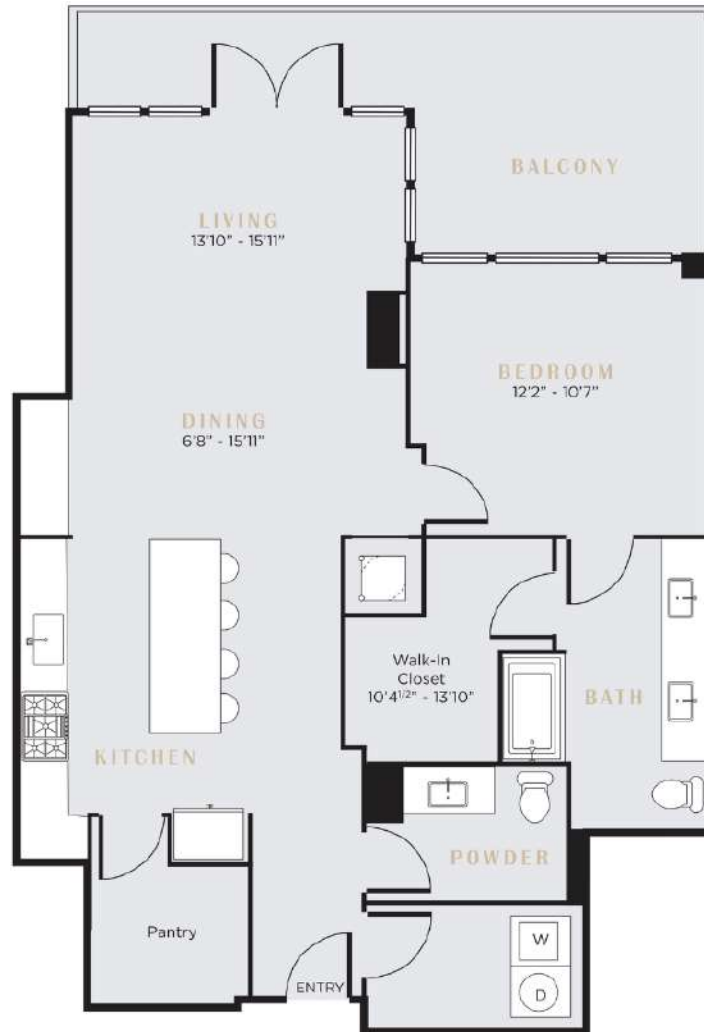

A6

1 BED / 1.5 BATH

1276

SQ. FT.

E I G H T Y O N E
N I N E T E E N

8119 Douglas Ave. | Dallas, TX 75225

www.live8119.com

Floor plans are artist's rendering. All dimensions are approximate. Actual product and specifications may vary in dimension or detail. Not all features are available in every apartment. Prices and availability are subject to change. Please see a representative for details.