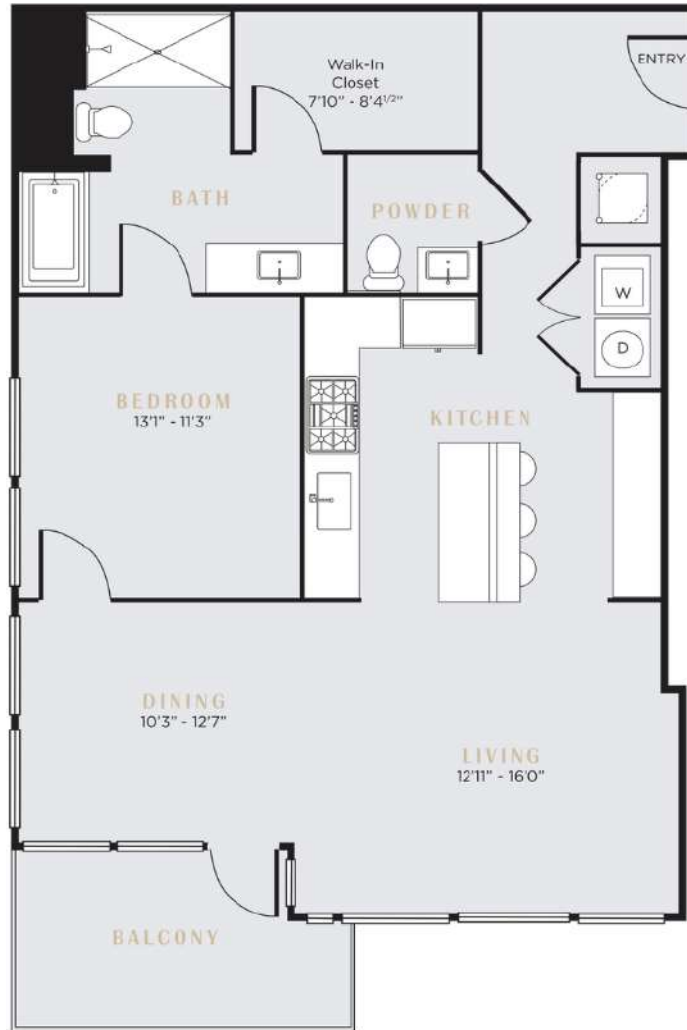

A5

1 BED / 1.5 BATH

1094

SQ. FT.

E I G H T Y O N E
N I N E T E E N

8119 Douglas Ave. | Dallas, TX 75225

www.live8119.com

Floor plans are artist's rendering. All dimensions are approximate. Actual product and specifications may vary in dimension or detail. Not all features are available in every apartment. Prices and availability are subject to change. Please see a representative for details.