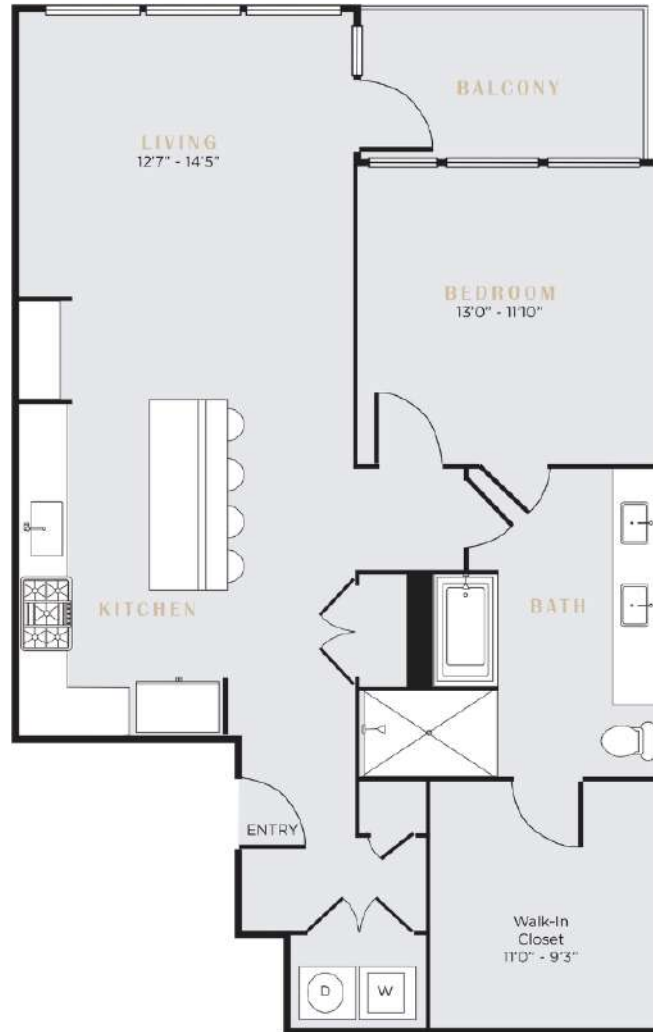

A4

1 BED / 1 BATH

1087

SQ. FT.

E I G H T Y O N E
N I N E T E E N

8119 Douglas Ave. | Dallas, TX 75225

www.live8119.com

Floor plans are artist's rendering. All dimensions are approximate. Actual product and specifications may vary in dimension or detail.
Not all features are available in every apartment. Prices and availability are subject to change. Please see a representative for details.