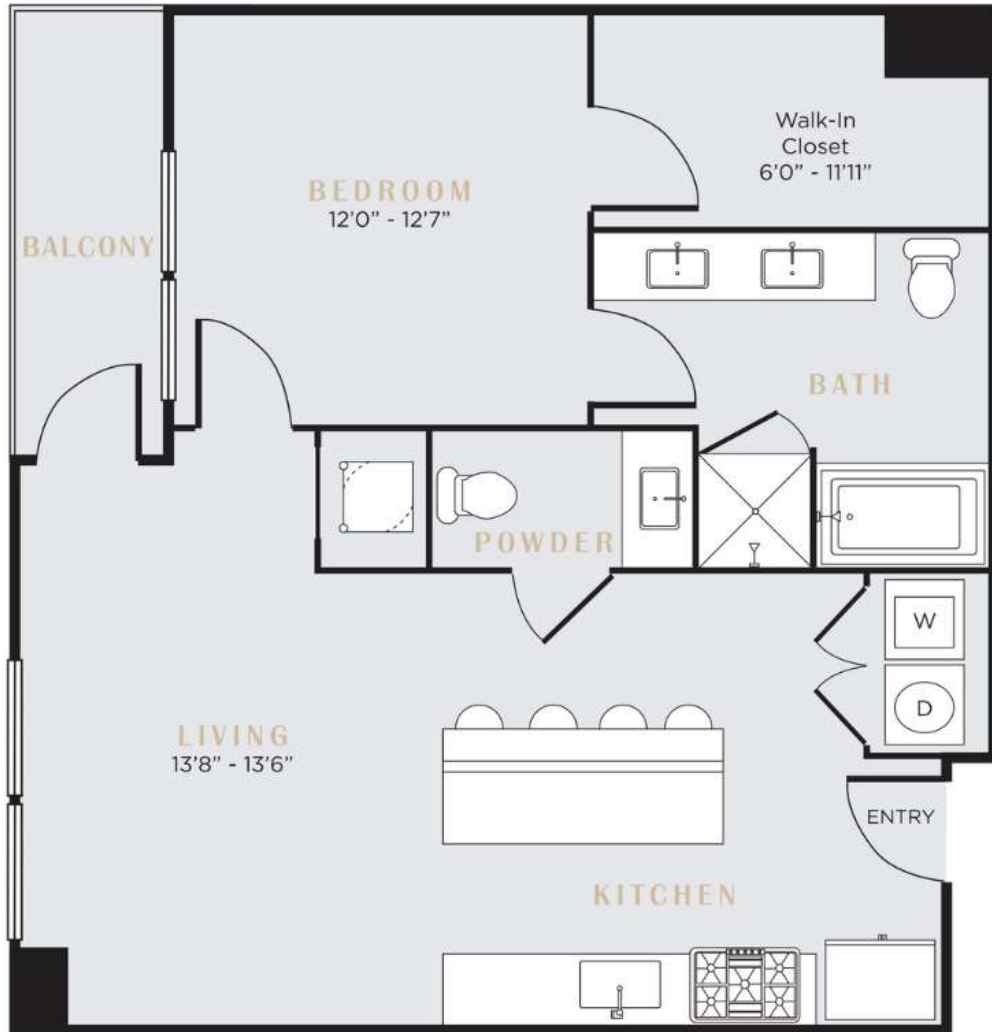

A3

1 BED / 1 BATH

913

SQ. FT.

E I G H T Y O N E
N I N E T E E N

8119 Douglas Ave. | Dallas, TX 75225

www.live8119.com

Floor plans are artist's rendering. All dimensions are approximate. Actual product and specifications may vary in dimension or detail. Not all features are available in every apartment. Prices and availability are subject to change. Please see a representative for details.