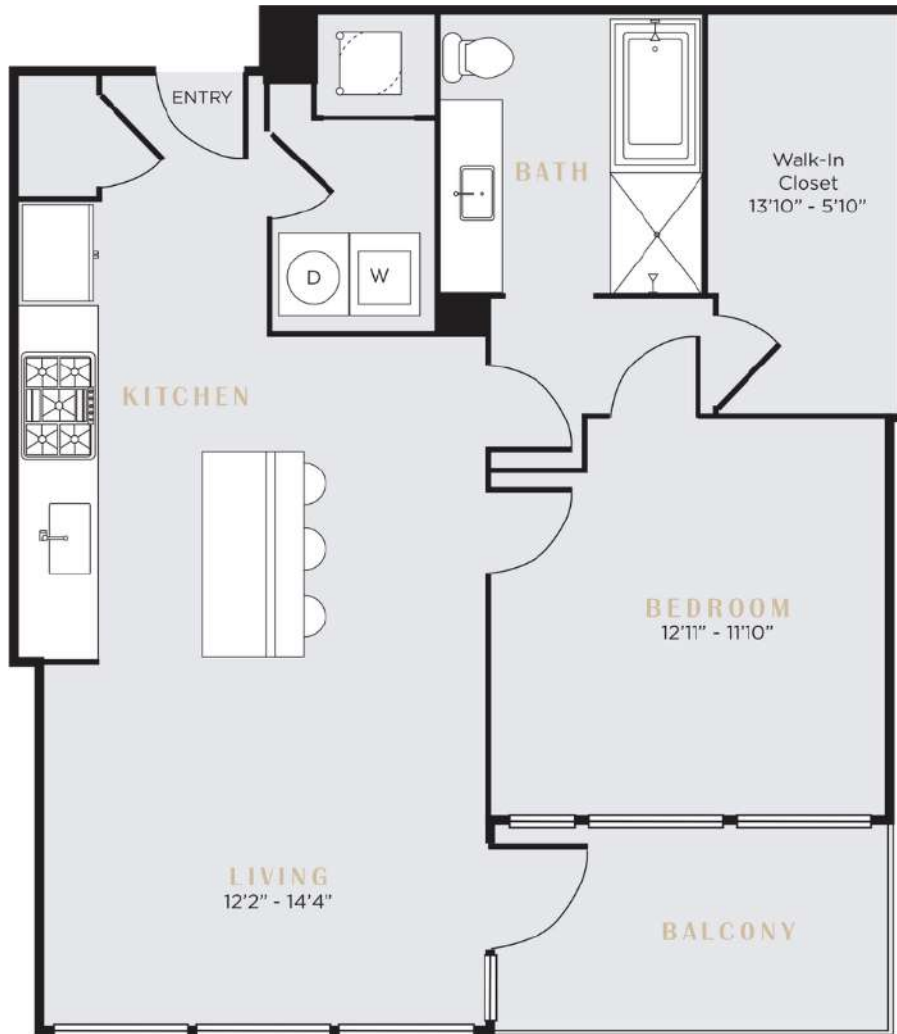

A2

1 BED / 1 BATH

909

SQ. FT.

E I G H T Y O N E
N I N E T E E N

8119 Douglas Ave. | Dallas, TX 75225

www.live8119.com

Floor plans are artist's rendering. All dimensions are approximate. Actual product and specifications may vary in dimension or detail. Not all features are available in every apartment. Prices and availability are subject to change. Please see a representative for details.