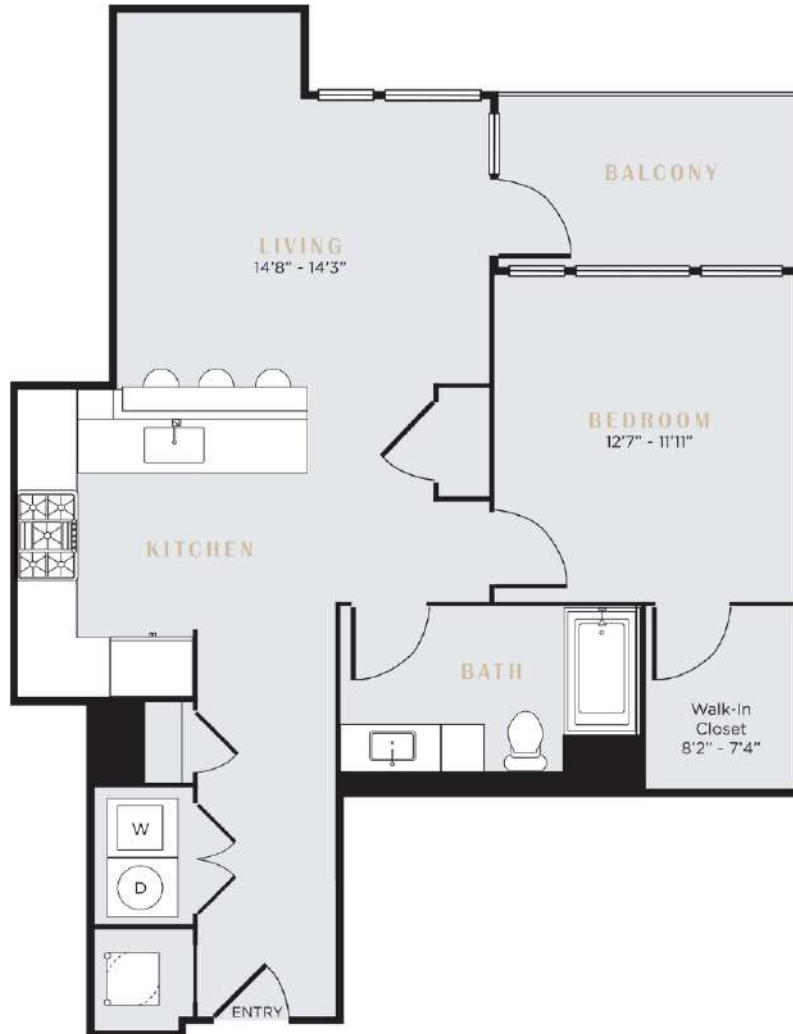

A1

1 BED / 1 BATH

870

SQ. FT.

E I G H T Y O N E
N I N E T E E N

8119 Douglas Ave. | Dallas, TX 75225

www.live8119.com

Floor plans are artist's rendering. All dimensions are approximate. Actual product and specifications may vary in dimension or detail. Not all features are available in every apartment. Prices and availability are subject to change. Please see a representative for details.